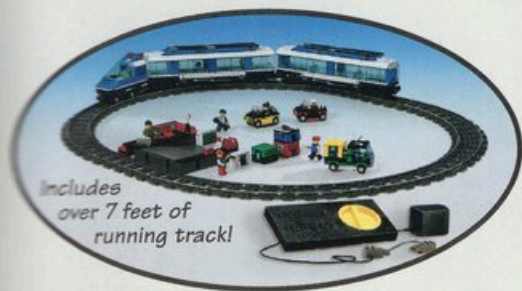

Fuel up the train for its next trip.

Includes over 7 feet of running track!

www.LEGO.com/trains
Do you have a question about trains?
Conductor Charlie has the answer!

LEGO
LEGEND
Not Available in Any Store!